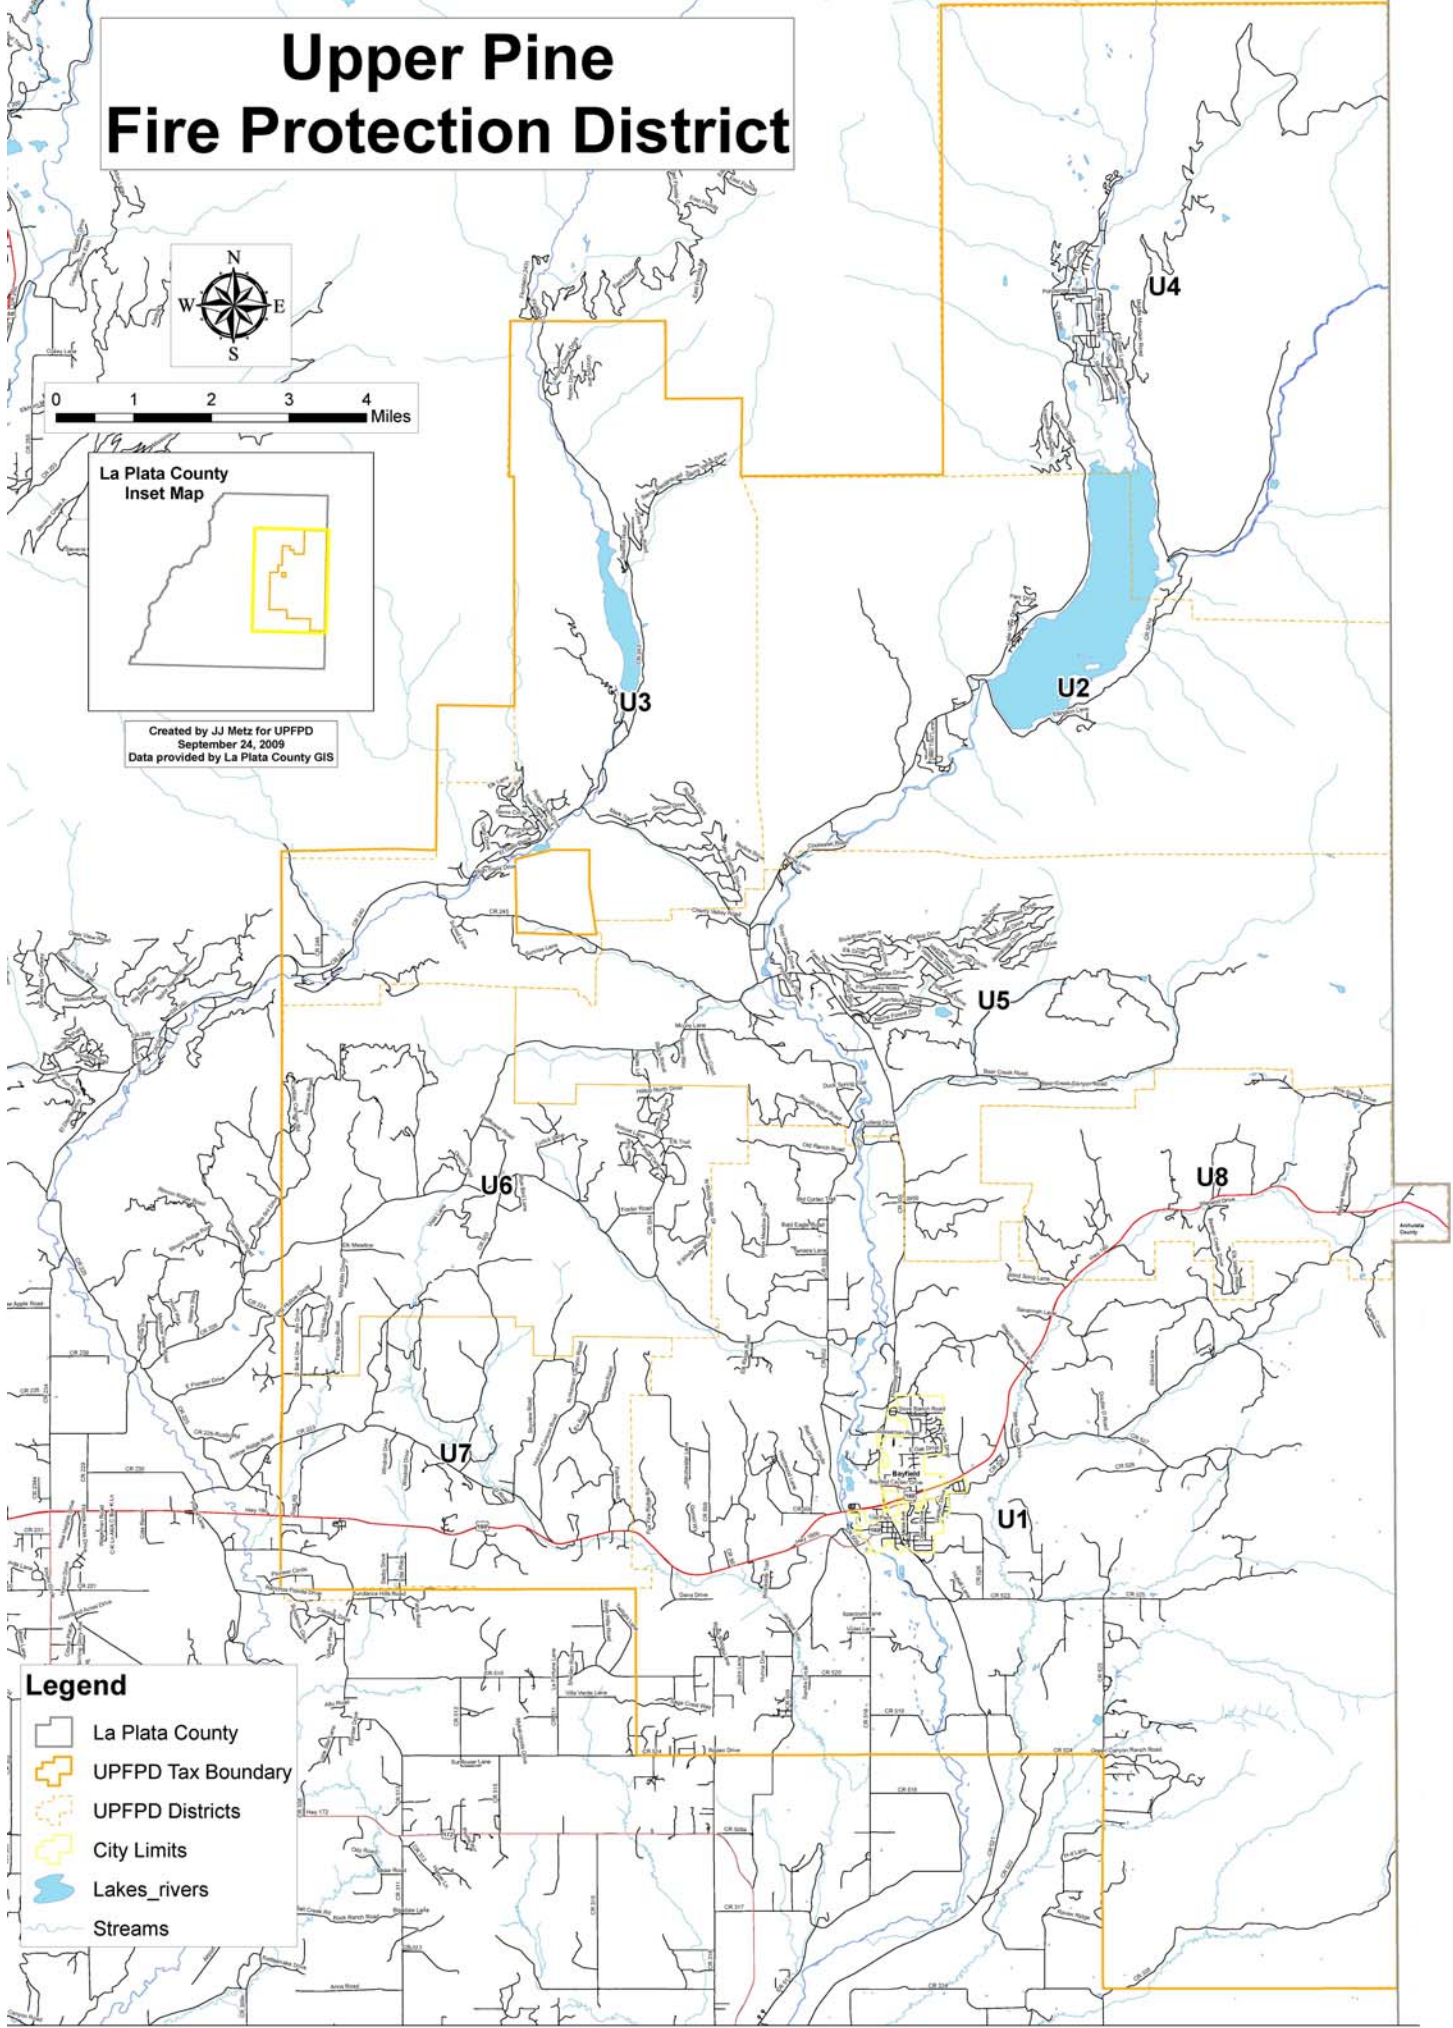

Upper Pine Fire Protection District

Created by JJ Metz for UPFPD
September 24, 2009
Data provided by La Plata County GIS

Legend

- La Plata County
- UPFPD Tax Boundary
- UPFPD Districts
- City Limits
- Lakes_rivers
- Streams